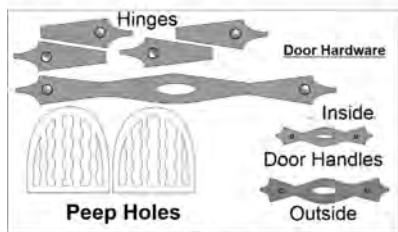

Extra Items to go in Vignette or anywhere you like

(Example)

1" Hardware Kit is: \$8 ea
 1/2" Hardware Kit is: \$6 ea

Door Hardware , Window & Hooks

Hanging hooks
 2 ea

Window Iron
 2 ea

1" scale Filigre Bookcase/Hall Table

\$10 per kit **NO Books**
 Cherry or Maple
 2.25" w x 1" d x 2.375" h

1" & 1/2" Small Chest

(5 drwrs) Maple Only
 1" \$10 - 1.5" w x 1" d x 2" h
 1/2" \$8 - 1-1/8" w x 3/4" d x 1-3/8" h

Maple Book shelves w/engraved leaves on each side