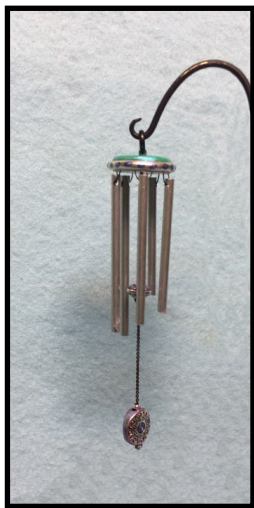

# Winter Wonderland - Registered Workshops

**1-Day Workshop • Thursday • 7:30 a.m. - 11:30 a.m.**

**TH1 - A Winter Garden**  
by Sally Manwell  
1/4" Scale • \$70

**TH3 - Fun in the Snow**  
by Donna Eckel  
1" Scale • \$109

**TH5 - Modern Mackenzie Inspired Desk with Accessories**  
by Kim Carlson  
1" Scale • \$89

**TH2 - Small Shaker Sewing Stand**  
by Shannon Moore  
1" Scale • \$84

**TH4 - Succulent Dish Garden and Wreath**  
by Charrita Teague  
1" or 1/4" Scale • \$34