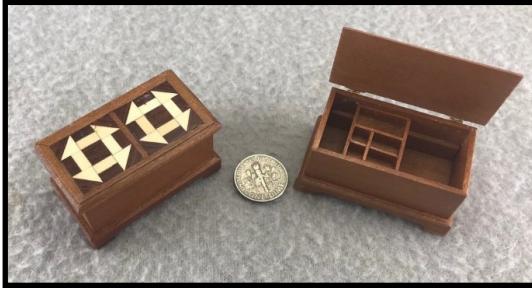

Winter Wonderland - Pre-convention Workshops

1-Day Workshop • Wednesday 8:00 a.m. - 5:00 p.m.

W1 - Sewing Chest with Marquetry Quilt Pattern
by Pam Boorum
1" Scale • \$104

W2 - Scrollwork Cabinet
by Carl Bronsdon
1" Scale • \$59

W3 - Alpine Experience
by Alison & Mike Thomas
1/4" Scale • \$74

W4 - Yule Log Cabin
by Ruth Stewart
1/4" Scale • \$139

W5 - Snow Queen
by JoAnne Roberts
1" Scale • \$164

W6 - The Comfort of Sewing
by Lisa Engler
1" Scale • \$149