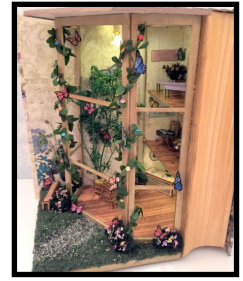

MT2 - The Butterfly House
by Kristie Norman
1/4" Scale • $162

1-Day Workshop • Monday 8:00 a.m. - 5:00 p.m.