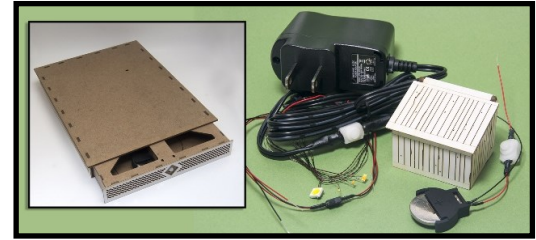

Sweet Tea & Sunshine - Registered Workshops

I-Day Workshop • Friday 7:30 a.m. - 11:30 a.m.

F1 - Wind Vanes
by Pam Boorum
1" Scale • \$74

F2 - Bench with Pergola
by Sue Ann Ketchum
1" or 1/2" Scale • \$114

F3 - Practical (and pretty) LED Techniques
by Carol Kubrican
All Scale • \$99

F4 - Shabby Chic Tea Shelf
by Ginger Landon-Siegel
1" Scale • \$52

F5 - Tea in the Garden
by Sally Manwell
1/4" Scale • \$69